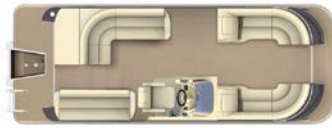

Standard Layout

Layout Option 1

Layout Option 2

Layout Option 3

Layout Option 4

Optional Packages

PUNCH SPEAKER PACKAGE INCLUDES:

Rockford Fosgate M2 6.5" Punch Speakers
w/ PMX-1 Remote & 400 Watt 4 Channel Amplifier

SALTWATER PACKAGE INCLUDES:

Ceram-kote Sealer; Anodes; Saltwater Decals;
Fully Sealed Transom & Additional Bilge Pump
Underskinning w/Bow Enclosed

Optional Electronics

GARMIN ONE INCLUDES:

EchoMap Chirp 43DV w/US LakeVü HD; Power/Data Cable
Tilt/Swivel Mount; GT20-TM Transducer