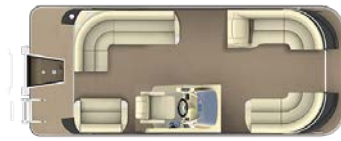

INDIVIDUAL OPTIONS

Adjustable Pedestal (Dr)
Bow Table Fiberglass w/Cup Holders &
Drop Leafs
Bow Table Teak w/Cup Holders & Drop Leafs
Bow Table (L Teak)
Bow Filler Cushion For U Seating
Canadian Capacity Plate
Drink Cup Holder Portable
Exterior Blue Strip Lighting
Interior Blue Strip Lighting
Flooring Seascape Basket Weave;
Complete Floor
Flooring Seascape Supreme Teak;
Complete Floor
Flooring Titanium Supreme Teak;
Complete Floor
Fully Enclosed Bow Door
Fully Enclosed Stern Door
Hour Meter Helm
Porta Potti
Power Assist Electric Steering
Raw Water Wash Down
Rockford Fosgate Sub Woofer Prime
Rockford Fosgate Sub Woofer Punch
Salt Water Anodes (Tri Tube)
Ski Tow Turboswing
Ski Tow Mini Tower (N/A for Tubing)
Sport Graphic
Stern Table Fiberglass w/ Holders &
Drop Leafs
Stern Table Teak w/ Holders & Drop Leafs
Stern Table (L Teak)
Table Base
Transom Shower
Underwater Lights

Standard Layout

Option 1

Option 2

Option 3

Optional Packages

PUNCH SPEAKER PACKAGE INCLUDES:

Rockford Fosgate M2 6.5" Punch Speakers
w/ PMX-1 Remote & 400 Watt 4 Channel Amplifier

SALTWATER PACKAGE INCLUDES: