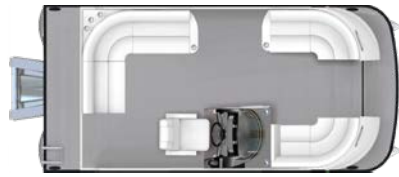

RT SERIES | CRUZE

Standard Layout