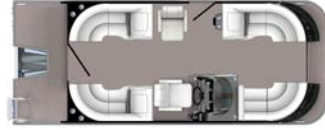

INDIVIDUAL OPTIONS

Adjustable Driver Pedestal (Dr)
Bow Table (L Teak)
Bow Table Fiberglass w/Cup Holders & Drop Leafs
Bow Fiberglass Table Round (White)
Bow Table Teak w/Cup Holders & Drop Leafs
Canadian Capacity Plate
Depth Finder Helm
Drink Cup Holder Portable
Extended Rubrail w/Insert
Exterior Blue Strip Lighting
Flooring Glacier Luxury Teak; Complete Floor
Flooring Sand Luxury Teak; Complete Floor
Fully Enclosed Bow Door
Fully Enclosed Stern Door
Garmin Striker 4 GPS Mount Helm
In Floor Storage
Interior Blue Strip Lighting
Porta Potti
Rockford Fosgate Sub Woofer Punch
RT-R Graphic
Ski Tow Mini Tower
Ski Tow Turboswing
Sport Graphic
Stern Fiberglass Table Round (White)
Stern Table Teak w/Cup Holders & Drop Leafs
Table Base
Underwater Lights

RT SERIES | CRUISE 2400 TRIPLE

Standard Layout

Optional Layout 1

Optional Layout 2

Optional Layout 3

Optional Packages

PUNCH SPEAKER PACKAGE INCLUDES:

Rockford Fosgate M2 6.5" Punch Speakers
w/PMX-1 Remote & 400 Watt 4 Channel Amplifier