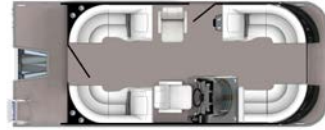

INDIVIDUAL OPTIONS

Adjustable Driver Pedestal (Dr)
Bow Table (L Teak)
Bow Table Fiberglass w/Cup Holders &
Drop Leafs
Bow Fiberglass Table Round (White)
Bow Table Teak w/Cup Holders & Drop Leafs
Canadian Capacity Plate
Depth Finder Helm
Drink Cup Holder Portable
Extended Rubrail w/Insert
Exterior Blue Strip Lighting
Flooring Sand Luxury Teak; Complete Floor
Flooring Glacier Luxury Teak; Complete Floor
Fully Enclosed Bow Door
Fully Enclosed Stern Door
Garmin Striker 4 GPS Mount Helm
Hydraulic Steering w/Tilt
Interior Blue Strip Lighting
Porta Potti
Rockford Fosgate Sub Woofer Punch
RT-R Graphic
Ski Tow Mini Tower (N/A for Tubing)
Ski Tow Turboswing
Sport Graphic
Stern Fiberglass Table Round (White)
Stern Table Teak w/Cup Holders & Drop Leafs
Table Base
Tilt Steering
Underwater Lights

RT SERIES | CRUISE 2400

Standard Layout

Optional Layout 1

Optional Layout 2

Optional Layout 3

Optional Packages

PUNCH SPEAKER PACKAGE INCLUDES:

Rockford Fosgate M2 6.5" Punch Speakers
w/PMX-1 Remote & 400 Watt 4 Channel Amplifier