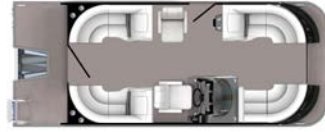

INDIVIDUAL OPTIONS

Adjustable Driver Pedestal
Bow Table (L Teak)
Bow Table Fiberglass w/Cup Holders
& Drop Leafs
Bow Fiberglass Table Round (White)
Bow Table Teak w/Cup Holders & Drop Leafs
Canadian Capacity Plate
Depth Finder Helm
Drink Cup Holder Portable
Extended Rubrail w/Insert
Exterior Blue Strip Lighting
Flooring Sand Luxury Teak; Complete Floor
Flooring Glacier Luxury Teak; Complete Floor
Fully Enclosed Bow Door
Fully Enclosed Stern Door
Garmin Striker 4 GPS Mount Helm
Hydraulic Steering w/Tilt
Interior Blue Strip Lighting
Porta Potti
Rockford Fosgate Sub Woofer Punch
RT-R Graphic
Ski Tow Mini Tower (N/A for Tubing)
Ski Tow Turboswing
Sport Graphic
Stern Table Round (White)
Stern Table Teak w/Cup Holders & Drop Leafs
Table Base
Tilt Steering
Under-Deck Sheeting

RT SERIES | CRUISE 2200

Standard Layout

Optional Layout 1

Optional Layout 2

Optional Layout 3

Optional Packages

PUNCH SPEAKER PACKAGE INCLUDES:

Rockford Fosgate M2 6.5" Punch Speakers
w/PMX-1 Remote & 400 Watt 4 Channel Amplifier